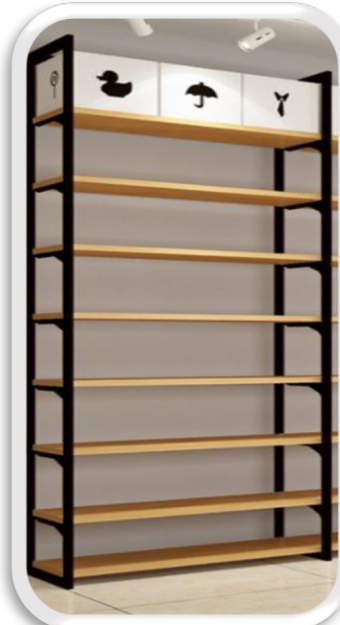

Std channel system

SS post system

For - Mobile Shop | Garment Store | Gift Store | Optics Shop

Celling to floor

FREE STANDING

For - CroceryStore | Mobile Shop | Garment Store |

Dyna counter

Full glass counter

All in one counter

display counter

full glass counter

Grid counter

For - Toy Shop | Garment Shop | Medical Store | Stationery Shop | General Store

4-WAY

BELT STAND

HORIZONTAL