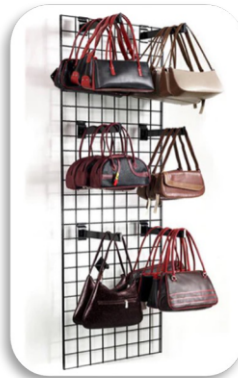

Shop No LG -9 THE HORIZON MALL | Beside Rajwada Palace Pardih Road | Mango |
Jamshedpur - 832110 | Jharkhand.

WIRE MESH / GRID PANEL

Hangrail

Cap Display

J-Hook

Shoe Tray

Grid/Hook/S.Arm

T-Leg Set

L-Leg Set

Bag Display

Dump Bin

Shoe Display

Mobile Display

Home Decor

For - Toy Shop | Garment Shop | Medical Store | Stationery Shop | General Store

New pillar system