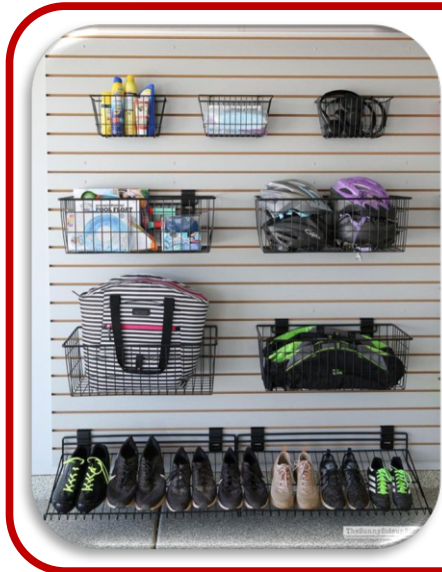

BASKET

CAP DISPLAY

HOOK

WATERFALL

J-HOOK

SHOE TRY

FOOTBAL

Foshan Besto Display Co., Ltd.

For - Shoe Store | Mobile Shop | Garment Store | Bag Shop | Home Decor |

Super market shelving & counter

Wall Unit

Gondola Unit

Heavy Duty Shelving

Hanging Display

F & V Unit with Crates

F & V Unit with Basket

Wall Unit With Glow Sign

Wall Unit with Branding

Multipurpose Stand

AligatoStand

Chocolate Rack

Checkout Counter

Shopping Trolley

Basket Trolley